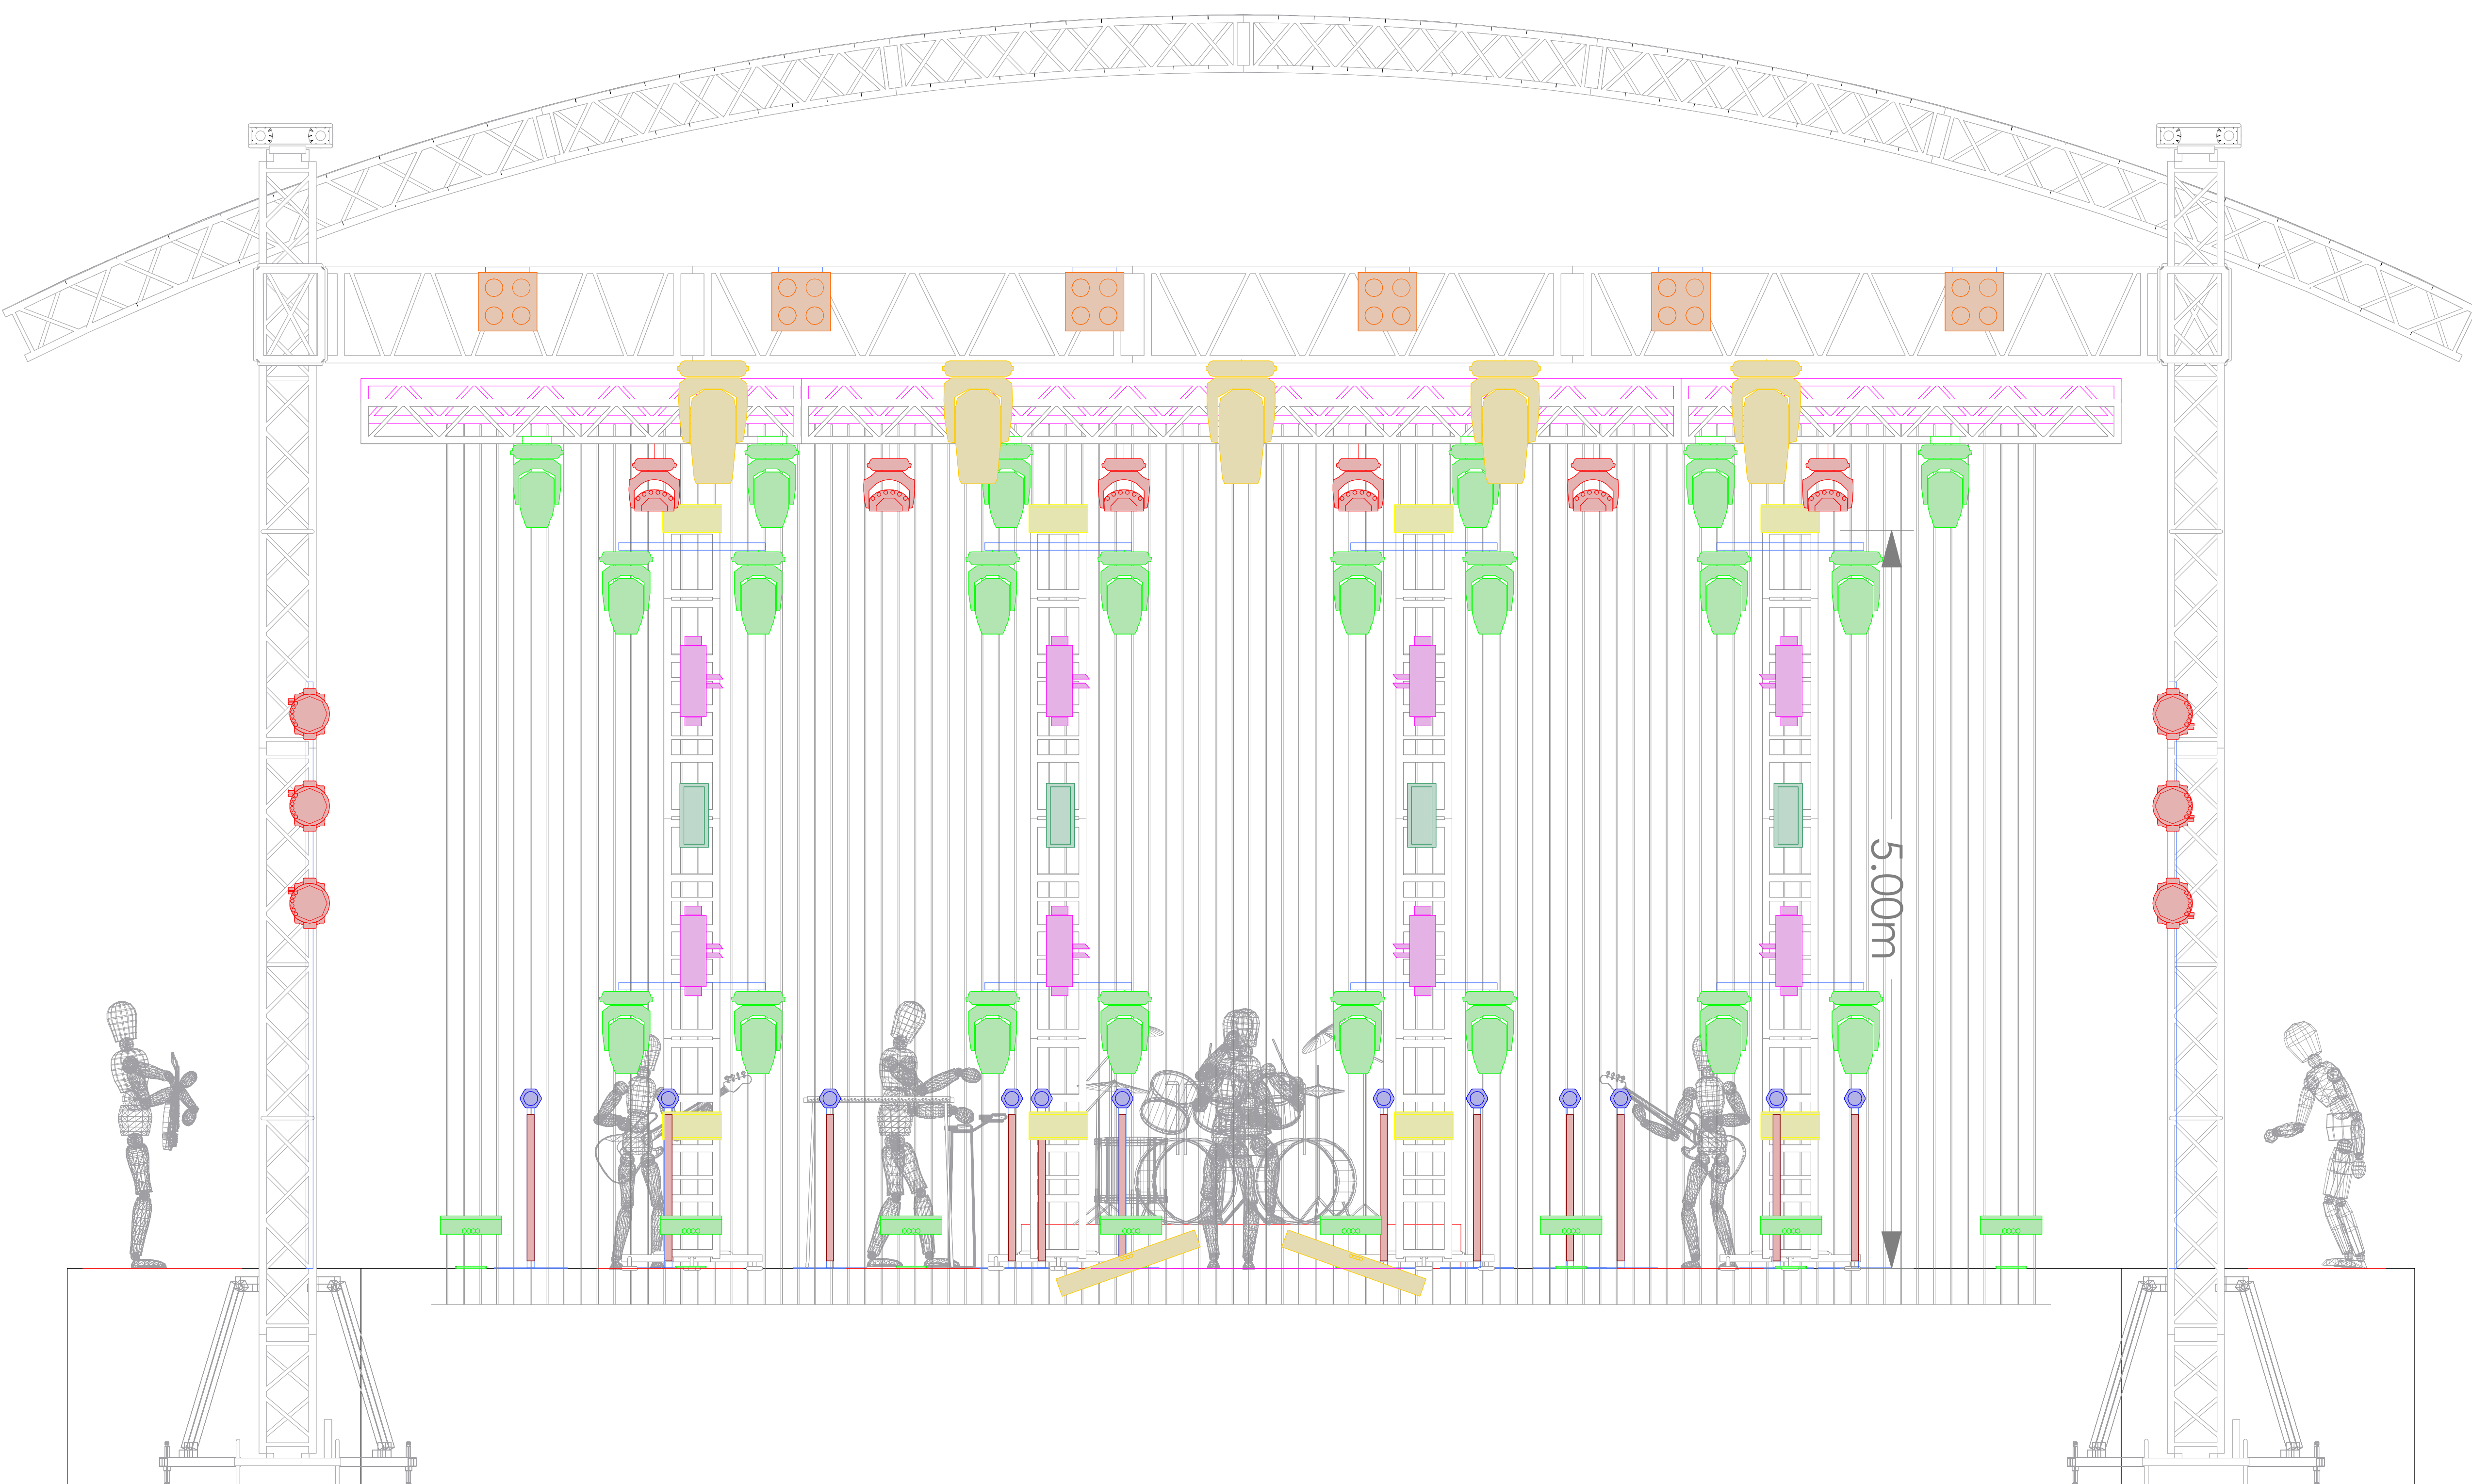

studio: Minska st 65/261; 03-828 Warsaw, Poland

www.gbd.com.pl

This drawing and its inherited concepts are the sole property of GREEN BEAM DESIGN. Therefore, neither it, nor any portion thereof, may be disclosed or reproduced in any manner without the express consent of said owner. Possession of this drawing does not constitute ownership.

THIS DESIGN IS COPYRIGHT PROTECTED

LEGEND:

Symbol	Name	Count
	Robin LEDWash 800	12
	CLF Ares	8
	VDO Atomic Dot CLD Yoked	13
	Ivanhoe	1
	Robin Pointe	16
	AX1 Pixel Tube	13
	Cuepix Blinder WW2	8
	MagicBlade FX	8
	X-5	4
	Sunrise4	6
	Robin Pointe	6
	Robin Forte	5
	Dalis 862	2

EQUIPMENT SUPPLIER

REVISION INFO

REMARKS

PRODUCTION	Plener 2023		
	VENUE	CITY	SHOW DATE
DRAWING TITLE	FRONT view		
ARTIST	Agnieszka Chylińska		
LIGHTING designer	Michał Parzych +48 662 240 734 mparzych@gbd.com.pl	DIRECTOR	REVISION:
		PRINT	A1
SET designer		SCALE	1:25
		REVISION DATE	30.01.2023
DRAWN BY	Michał Parzych	PAGE	1 of 4

Midas Heritage HD96-24 or Yamaha CL 5 / QL 5 GrandMA2/3 Light Mode 2

FOH Space
4m x 2m