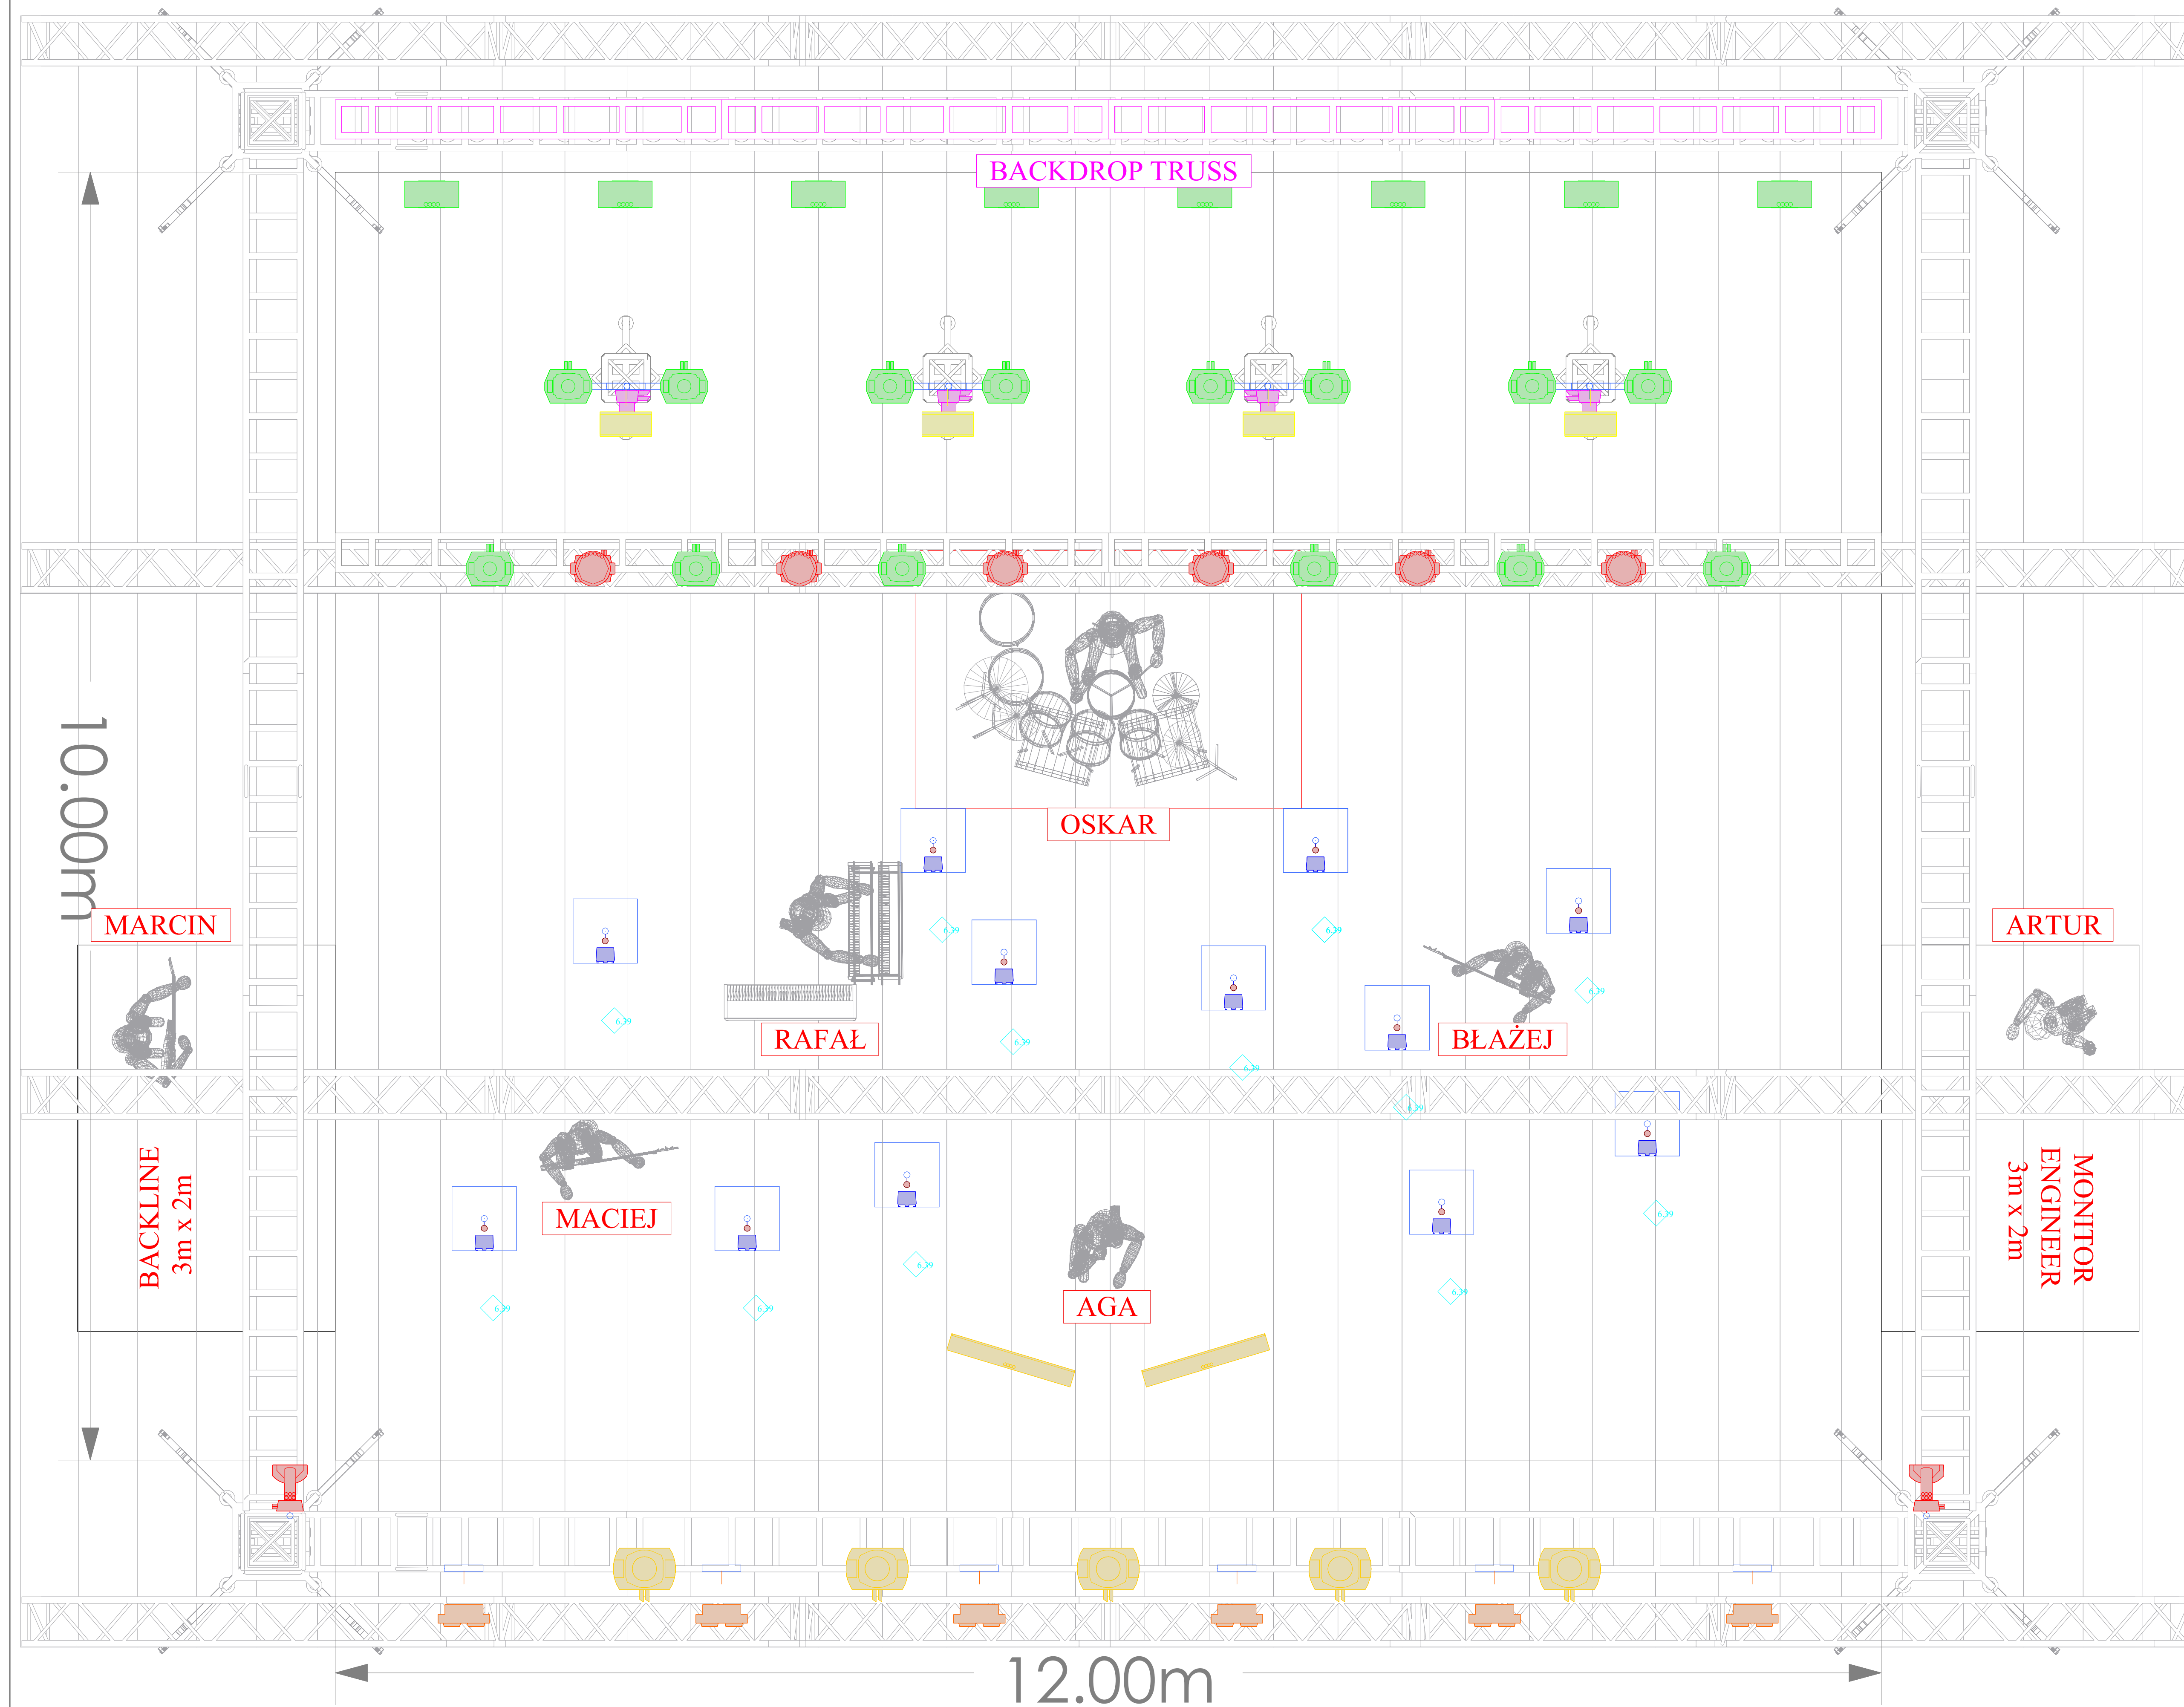

studio: Minska st 65/261; 03-828 Warsaw, Poland

www.gbd.com.pl

THIS DESIGN IS COPYRIGHT PROTECTED

LEGEND:

Symbol	Name	Count
	Robin LEDWash 800	12
	CLF Ares	8
	VDO Atomic Dot CLD Yoked	13
	Ivanhoe	1
	Robin Pointe	16
	AX1 Pixel Tube	13
	Cuepix Blinder WW2	8
	MagicBlade FX	8
	X-5	4
	Sunrise4	6
	Robin Pointe	6
	Robin Forte	5

EQUIPMENT SUPPLIER

REVISION INFO

REMARKS

PRODUCTION	Plener 2023		
	VENUE	CITY	SHOW DATE
DRAWING TITLE	TOP view		
ARTIST	Agnieszka Chylińska		
LIGHTING designer	Michał Parzych +48 662 240 734 mparzych@gbd.com.pl	DIRECTOR	REVISION:
		PRINT	A1
SET designer		SCALE	1:25
		REVISION DATE	30.01.2023
DRAWN BY	Michał Parzych	PAGE	2 of 4

12.00m

10.00m

BACKLINE
3m x 2m

MONITOR
ENGINEER
3m x 2m