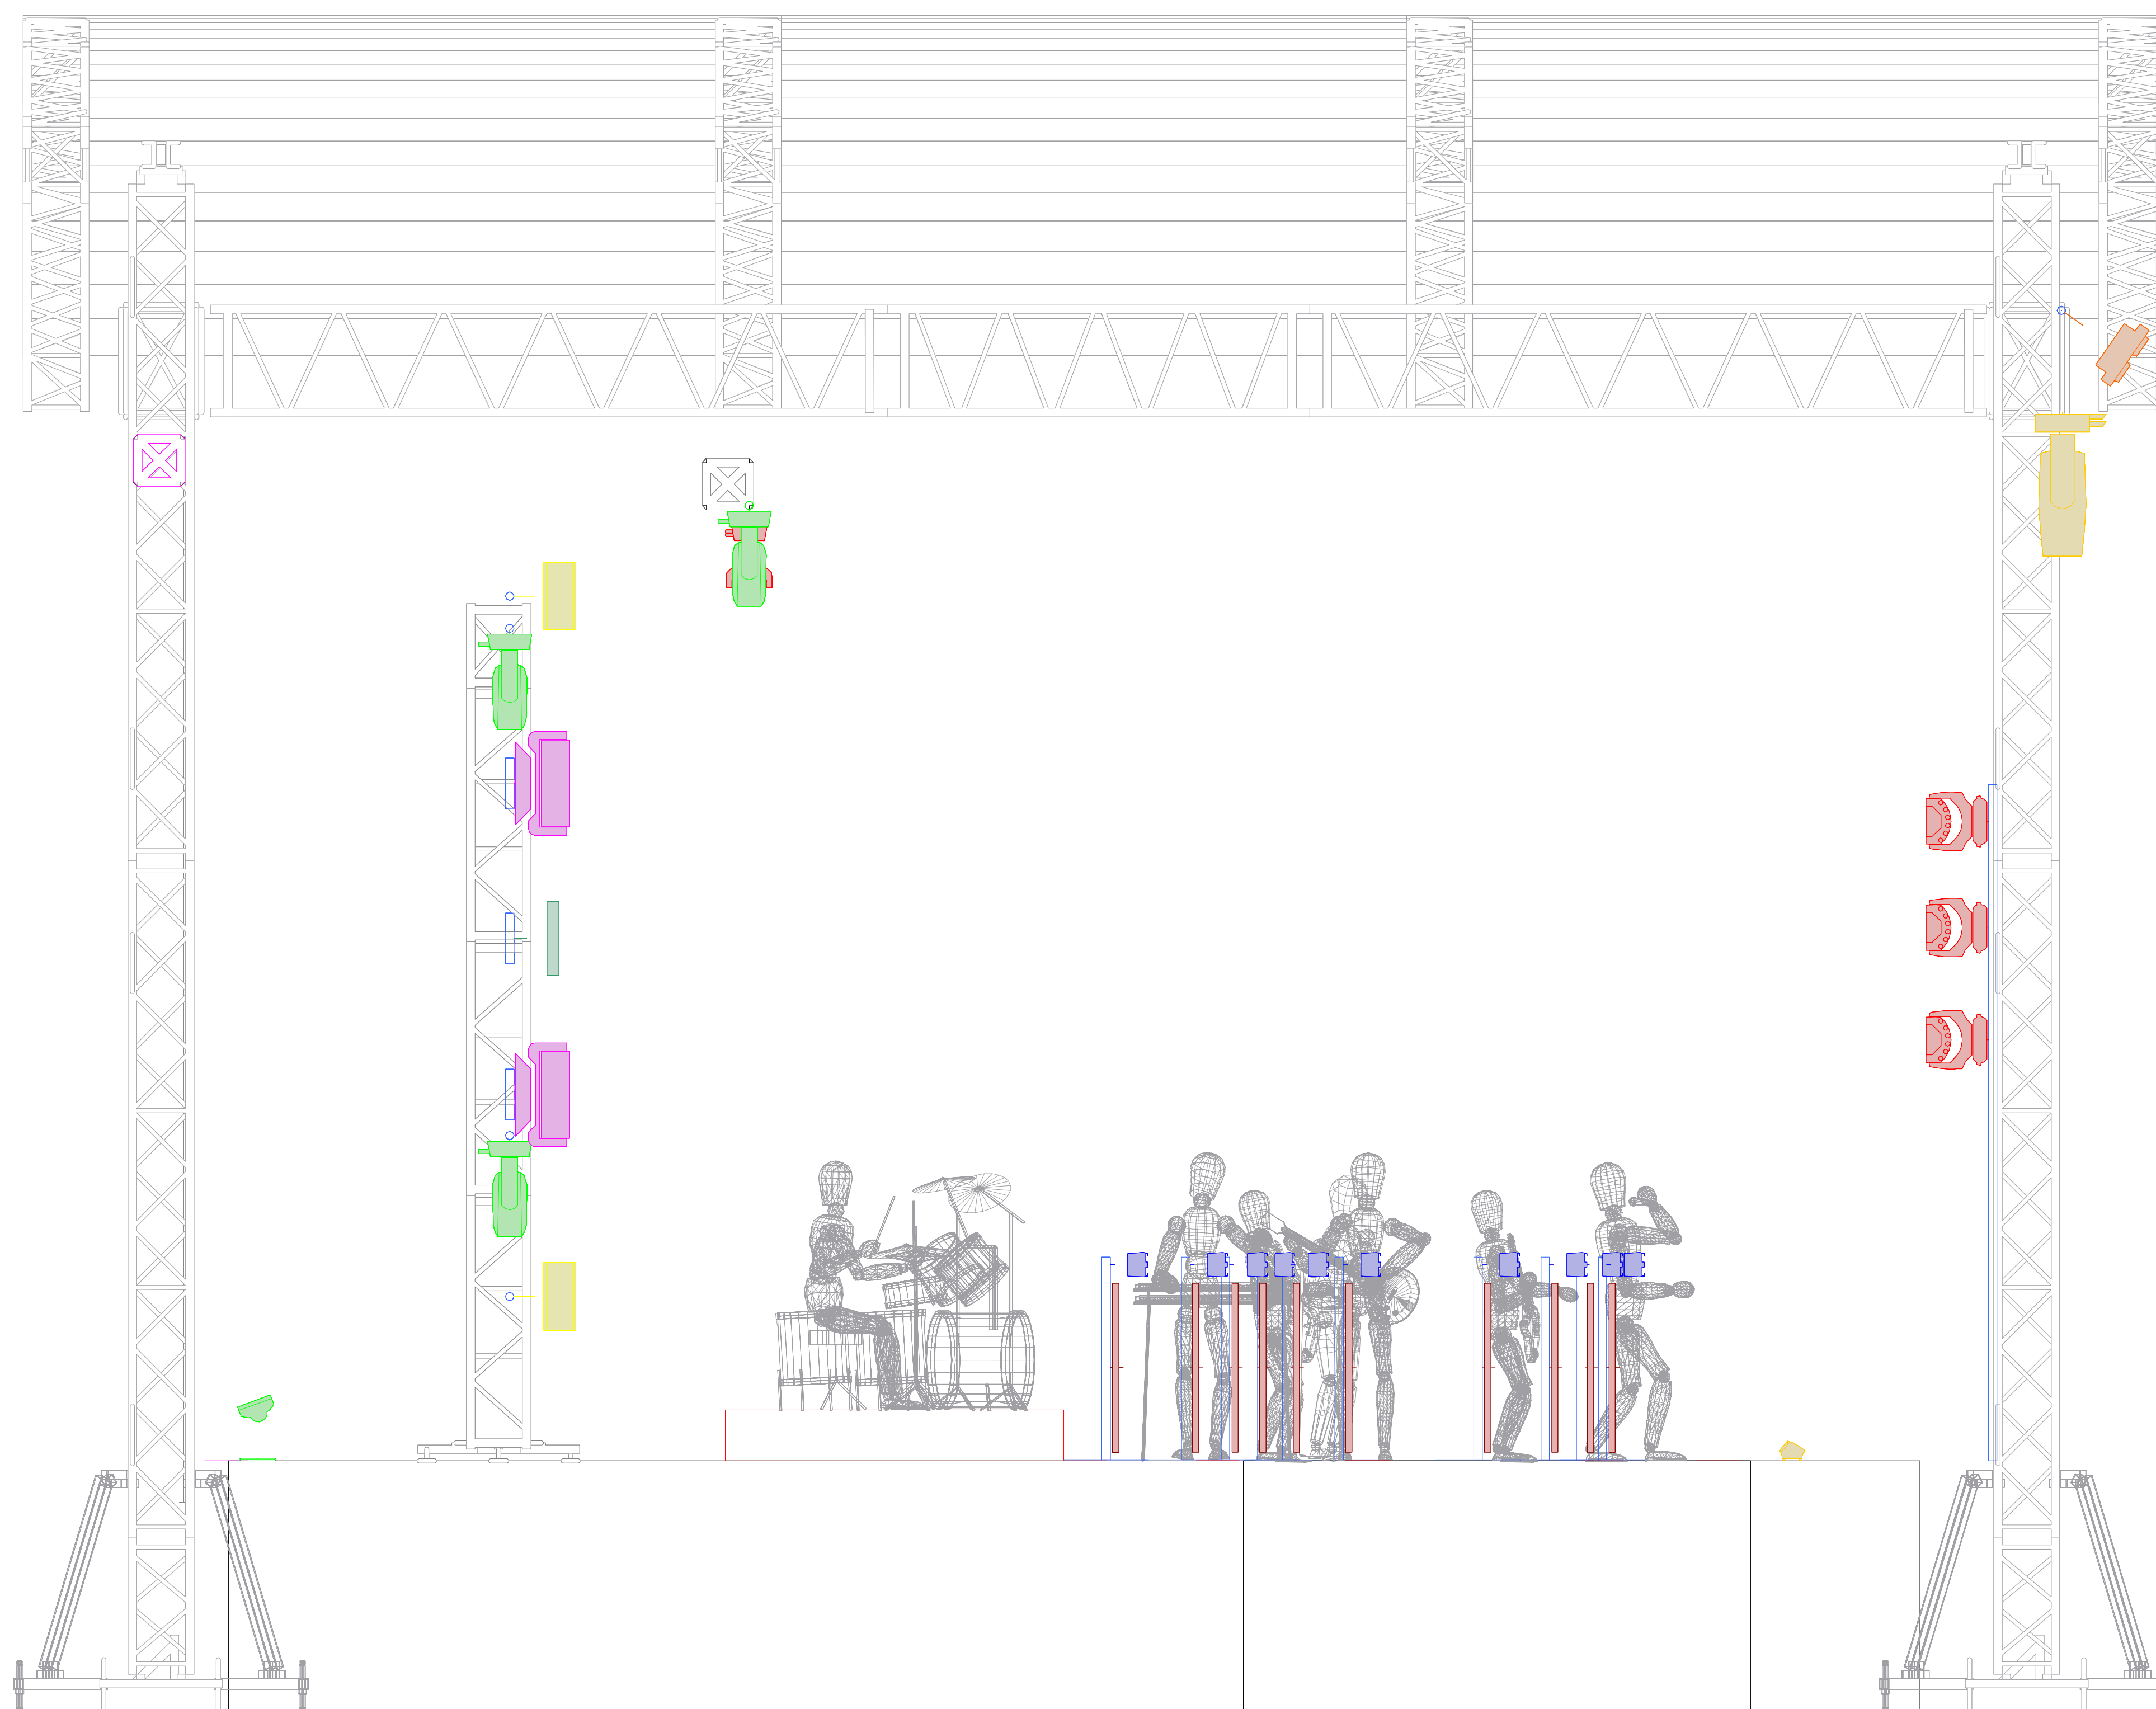

studio: Minska st 65/261; 03-828 Warsaw, Poland

www.gbd.com.pl

This drawing and its inherited concepts are the sole property of GREEN BEAM DESIGN. Therefore, neither it, nor any portion thereof, may be disclosed or reproduced in any manner without the express consent of said owner. Possession of this drawing does not constitute ownership.

THIS DESIGN IS COPYRIGHT PROTECTED

LEGEND:

Symbol	Name	Count
	Robin LEDWash 800	12
	CLF Ares	8
	VDO Atomic Dot CLD Yoked	13
	Ivanhoe	1
	Robin Pointe	16
	AX1 Pixel Tube	13
	Cuepix Blinder WW2	8
	MagicBlade FX	8
	X-5	4
	Sunrise4	6
	Robin Pointe	6
	Robin Forte	5
	Dalis 862	2

EQUIPMENT SUPPLIER

REVISION INFO

REMARKS

PRODUCTION	Plener 2023		
	VENUE	CITY	SHOW DATE
DRAWING TITLE	SIDE view		
ARTIST	Agnieszka Chylińska		
LIGHTING designer	Michał Parzych +48 662 240 734 mparzych@gbd.com.pl	DIRECTOR	REVISION:
		PRINT	A1
SET designer		SCALE	1:25
		REVISION DATE	30.01.2023
DRAWN BY	Michał Parzych	PAGE	3 of 4

1